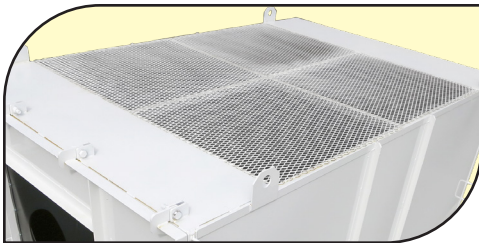

## LCB500

Debris Collection Box constructed of 12-gauge steel panels with angle frame supports.

- Heavy-duty hinges with 3/4" pin
- Expanded steel top screens for better ventilation

The sturdiest debris collection box on the market. Contact ODB to order yours today!

### Hinges

4 cleave-type hinges which are constructed of 3/8" thick steel with 3/4" thick pins.

### Box Interior

Smooth interior for easy dumping and equipped with heavy-duty rubber deflector to stop debris from hitting the front of the box.